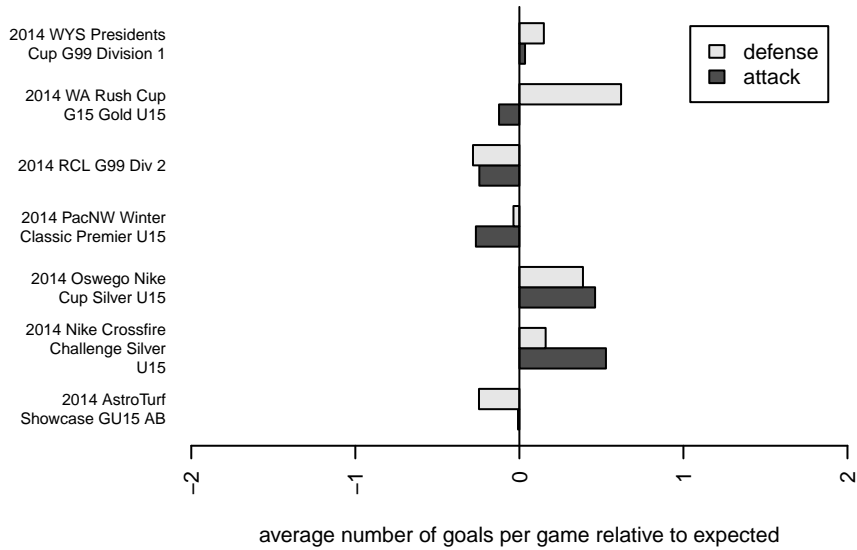

PacNW Blue G99

Pacific Northwest SC
 Tukwila, WA
 G99 total strength=1333
 attack=6.27 defense=6.41
 fall league = RCL G99 Div 2

alt names used:
 PAC NW G99 BLUE (WA)
 PAC NW G99 BLUE (WA)
 PAC NW G99 BLUE (WA)
 PacNW G99 Blue
 PacNW G99 Blue
 PacNW G99 Blue
 PacNW 99 Blue

Venues played:
 2014 Nike Crossfire Challenge Silver U15
 2014 Oswego Nike Cup Silver U15
 2014 WA Rush Cup G15 Gold U15
 2014 AstroTurf Showcase GU15 AB
 2014 RCL G99 Div 2
 2014 PacNW Winter Classic Premier U15
 2014 WYS Presidents Cup G99 Division 1

**attack and defense variance (black dot)
relative to other teams
and top 10 in region**

**attack and defense rating
relative to others at age
and all opponents in last 13 months**

Performance relative to 13 month average