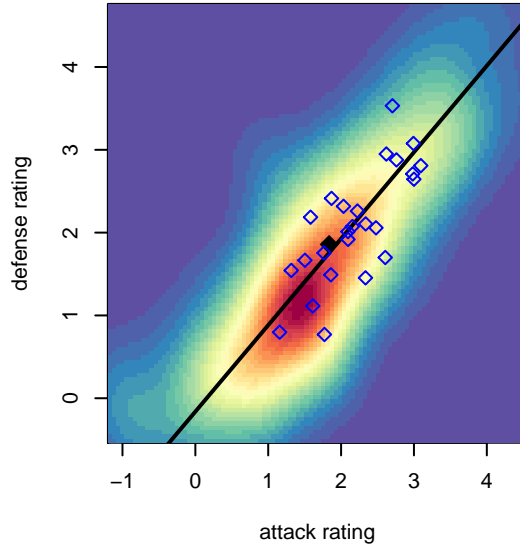

PacNW Blue G99

Pacific Northwest SC
 Tukwila, WA
 G99 total strength=1333
 attack=6.27 defense=6.41
 fall league = RCL G99 Div 2

alt names used:
 PAC NW G99 BLUE (WA)
 PAC NW G99 BLUE (WA)
 PAC NW G99 BLUE (WA)
 PacNW G99 Blue
 PacNW G99 Blue
 PacNW G99 Blue
 PacNW 99 Blue

**attack and defense variance (black dot)
relative to other teams
and top 10 in region**

**attack and defense rating
relative to others at age
and all opponents in last 13 months**

Performance relative to 13 month average