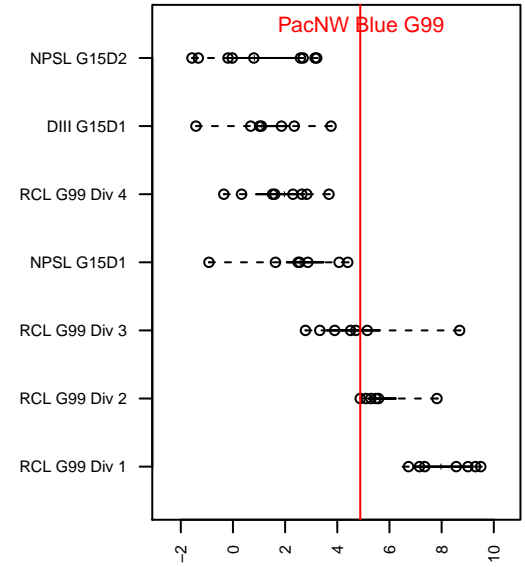

PacNW Blue G99

Pacific Northwest SC
 Tukwila, WA
 G99 total strength=1333
 attack=6.27 defense=6.41
 fall league = RCL G99 Div 2

alt names used:
 PAC NW G99 BLUE (WA)
 PAC NW G99 BLUE (WA)
 PAC NW G99 BLUE (WA)
 PacNW G99 Blue
 PacNW G99 Blue
 PacNW G99 Blue
 PacNW 99 Blue

**attack and defense variance (black dot)
relative to other teams
and top 10 in region**

**attack and defense rating
relative to others at age
and all opponents in last 13 months**

Performance relative to 13 month average