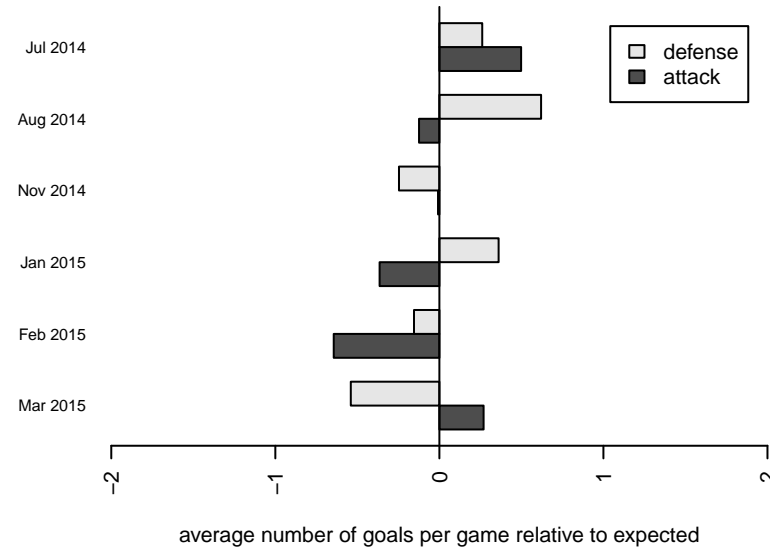

Performance relative to 13 month average