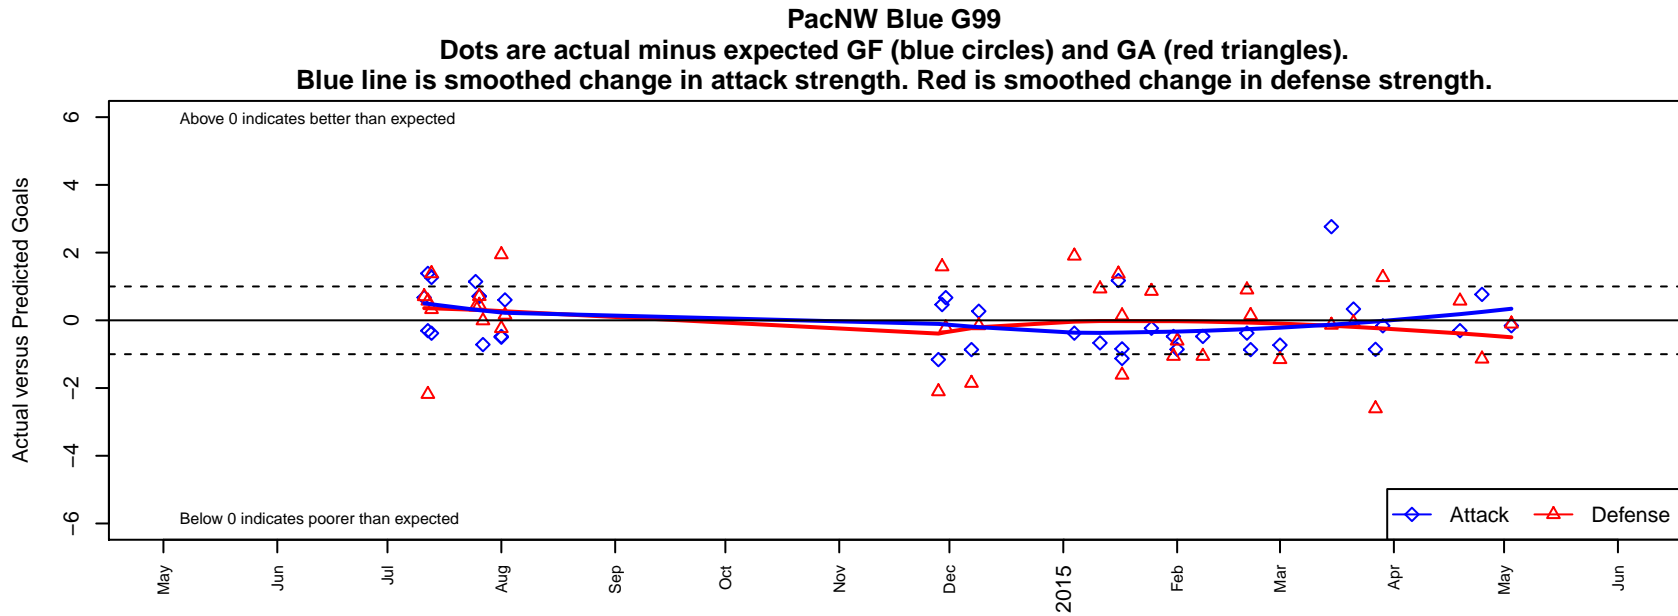

PacNW Blue G99

Pacific Northwest SC
 Tukwila, WA
 G99 total strength=1333
 attack=6.27 defense=6.41
 fall league = RCL G99 Div 2

alt names used:
 PAC NW G99 BLUE (WA)
 PAC NW G99 BLUE (WA)
 PAC NW G99 BLUE (WA)
 PacNW G99 Blue
 PacNW G99 Blue
 PacNW G99 Blue
 PacNW 99 Blue

**attack and defense variance (black dot)
relative to other teams
and top 10 in region**

**attack and defense rating
relative to others at age
and all opponents in last 13 months**

Performance relative to 13 month average